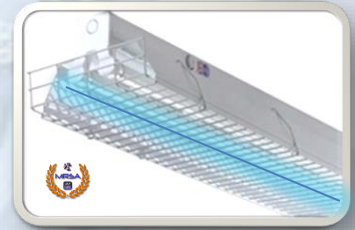

ORDERING INFORMATION				
Part No.	Desc.		Plug Type	Price
12-1L = 12 inches long, 1 lamp			A, B, C, D, E, F, G, H, I	
B133-12-1L 12"	UV LIGHT:L-1 3.1W			$625.00/each
B133-12-2L	UV LIGHT:L-2 6.2W			$655.00/each
B133-12-4L	UV LIGHT:L-4 12.4W			$785.00/each
B133-18-1L 18"	UV LIGHT:L-1 5.8W			$645.00/each
B133-18-2L	UV LIGHT:L-2 11.6W			$685.00/each
B133-18-4L	UV LIGHT:L-4 23.2W			$935.00/each
B133-241L 24"	UV LIGHT:L-1 8.5W			$670.00/each
B133-242L	UV LIGHT:L-2 17W			$725.00/each
B133-244L	UV LIGHT:L-4 34W			$975.00/each
B133-301L 30"	UV LIGHT: L-1 30"			$685.00/each
B133-302L	UV LIGHT: L-2 30"			$855.00/each
B133-30-4L	UV LIGHT: L-4 30"			$1,100/each
B133-36-1R 36"	UV LIGHT:L-1 13.8W			$800/each
B133-36-2L	UV LIGHT:L-2 26W			$865.00/each
B133-36-4L	UV LIGHT:L-4 52W			$1,150/each
B133-48-1L 48"	UV LIGHT:L-1 19.3W			$795.00/each
B133-48-2L	UV LIGHT:L-2 38.6W			$915.00/each
B133-48-4L	UV LIGHT:L-4 77.2W			$1,175.00/each
B133-64-1L 64"	UV LIGHT:L-1 25W			$1,100.00/each
B133-64-2L	UV LIGHT:L-2 50W			$1,225.00/each
B133-64-4L	UV LIGHT:L-4 100W			$1,995.00/each

The **Transport-UV GERMICIDAL UV FIXTURE** series are stainless steel ceiling or wall mounted fixtures that irradiate room air and exposed surfaces with direct germicidal ultraviolet rays. This treatment is very effective due to the long unobstructed path of the rays. Germicidal Ultraviolet Fixtures should be utilized during periods when the area is unoccupied or when occupants take appropriate protective measures. Germicidal Ultraviolet Fixtures are open fixtures that irradiate room air and exposed surfaces with direct germicidal rays. Optional Safety Wall Switch or Remote Control.

FEATURES:

Transport-UV™ Slim-line base, single pin, lamp holder set (includes one stationary end and one spring end) holds lamp securely while providing convenient, "quick and easy" lamp change. Includes protective grating. Order with 1 to 4 lamps.

Transport-UV™ State-of-the-art electronic ballast specifically developed for the operation of ultraviolet lamps. These versatile, instant start ballasts provide higher lamp output; are smaller, lighter, more efficient and operate cooler than magnetic ballasts.

Standard items are 120v 50/60Hz with shatterproof UV bulbs and protective mesh. For international customers, a 220v 50/60Hz item may be special ordered for a slightly higher price; please call us for a quote. Optional 12 volt DC inverter.