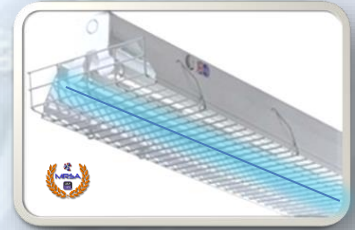

ORDERING INFORMATION				
Part No.	Desc.	Plug Type	Price	
12-1L = 12 inches long, 1 lamp		A, B, C, D, E, F, G, H, I		
B133-12-1L 12"	UV LIGHT:L-1 3.1W		$625.00/each	
B133-12-2L	UV LIGHT:L-2 6.2W		$655.00/each	
B133-12-4L	UV LIGHT:L-4 12.4W		$785.00/each	
B133-18-1L 18"	UV LIGHT:L-1 5.8W		$645.00/each	
B133-18-2L	UV LIGHT:L-2 11.6W		$685.00/each	
B133-18-4L	UV LIGHT:L-4 23.2W		$935.00/each	
B133-24-1L 24"	UV LIGHT:L-1 8.5W		$670.00/each	
B133-24-2L	UV LIGHT:L-2 17W		$725.00/each	
B133-24-4L	UV LIGHT:L-4 34W		$975.00/each	
B133-30-1L 30"	UV LIGHT: L-1 30"		$685.00/each	
B133-30-2L	UV LIGHT: L-2 30"		$855.00/each	
B133-30-4L	UV LIGHT: L-4 30"		$1,100/each	
B133-36-1R 36"	UV LIGHT:L-1 13.8W		$800/each	
B133-36-2L	UV LIGHT:L-2 26W		$865.00/each	
B133-36-4L	UV LIGHT:L-4 52W		$1,150/each	
B133-48-1L 48"	UV LIGHT:L-1 19.3W		$795.00/each	
B133-48-2L	UV LIGHT:L-2 38.6W		$915.00/each	
B133-48-4L	UV LIGHT:L-4 77.2W		$1,175.00/each	
B133-64-1L 64"	UV LIGHT:L-1 25W		$1,100.00/each	
B133-64-2L	UV LIGHT:L-2 50W		$1,225.00/each	
B133-64-4L	UV LIGHT:L-4 100W		$1,995.00/each	

The **Transport-UV GERMICIDAL UV FIXTURE** series are stainless steel ceiling or wall mounted fixtures that irradiate room air and exposed surfaces with direct germicidal ultraviolet rays. This treatment is very effective due to the long unobstructed path of the rays. Germicidal Ultraviolet Fixtures should be utilized during periods when the area is unoccupied or when occupants take appropriate protective measures. Germicidal Ultraviolet Fixtures are open fixtures that irradiate room air and exposed surfaces with direct germicidal rays. Optional Safety Wall Switch or Remote Control.

FEATURES:

Transport-UV™ Slim-line base, single pin, lamp holder set (includes one stationary end and one spring end) holds lamp securely while providing convenient, "quick and easy" lamp change. Includes protective grating. Order with 1 to 4 lamps.

Transport-UV™ State-of-the-art electronic ballast specifically developed for the operation of ultraviolet lamps. These versatile, instant start ballasts provide higher lamp output; are smaller, lighter, more efficient and operate cooler than magnetic ballasts.

Standard items are 120v 50/60Hz with shatterproof UV bulbs and protective mesh. For international customers, a 220v 50/60Hz item may be special ordered for a slightly higher price; please call us for a quote. Optional 12 volt DC inverter.