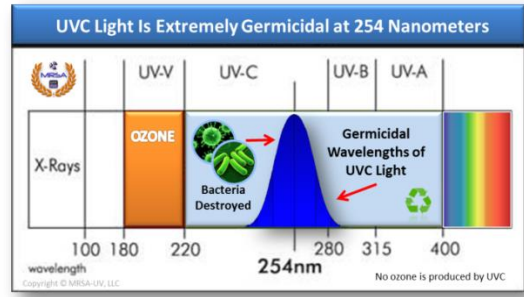

Because ambulances and other transport vehicles have a relatively small cabin space, it takes only a few minutes to thoroughly disinfect all surfaces. In addition, UVC also destroys VOC's and other odors.

All forms of transport vehicles have been implicated in numerous infections including MRSA, TB, CRE, C. diff and even Norovirus to name just a few. Both responders and patients are at risk of contracting severe multi-drug resistant diseases.

Recent studies reveal that only 50% of surfaces within a given vehicle are disinfected during cleaning. More importantly, several prior studies show that inadequate cleaning of vehicles occupied by patients with MDR (multidrug resistant) pathogens places the next patient and EMS personnel in these cabs at an increased risk of acquiring these organisms.