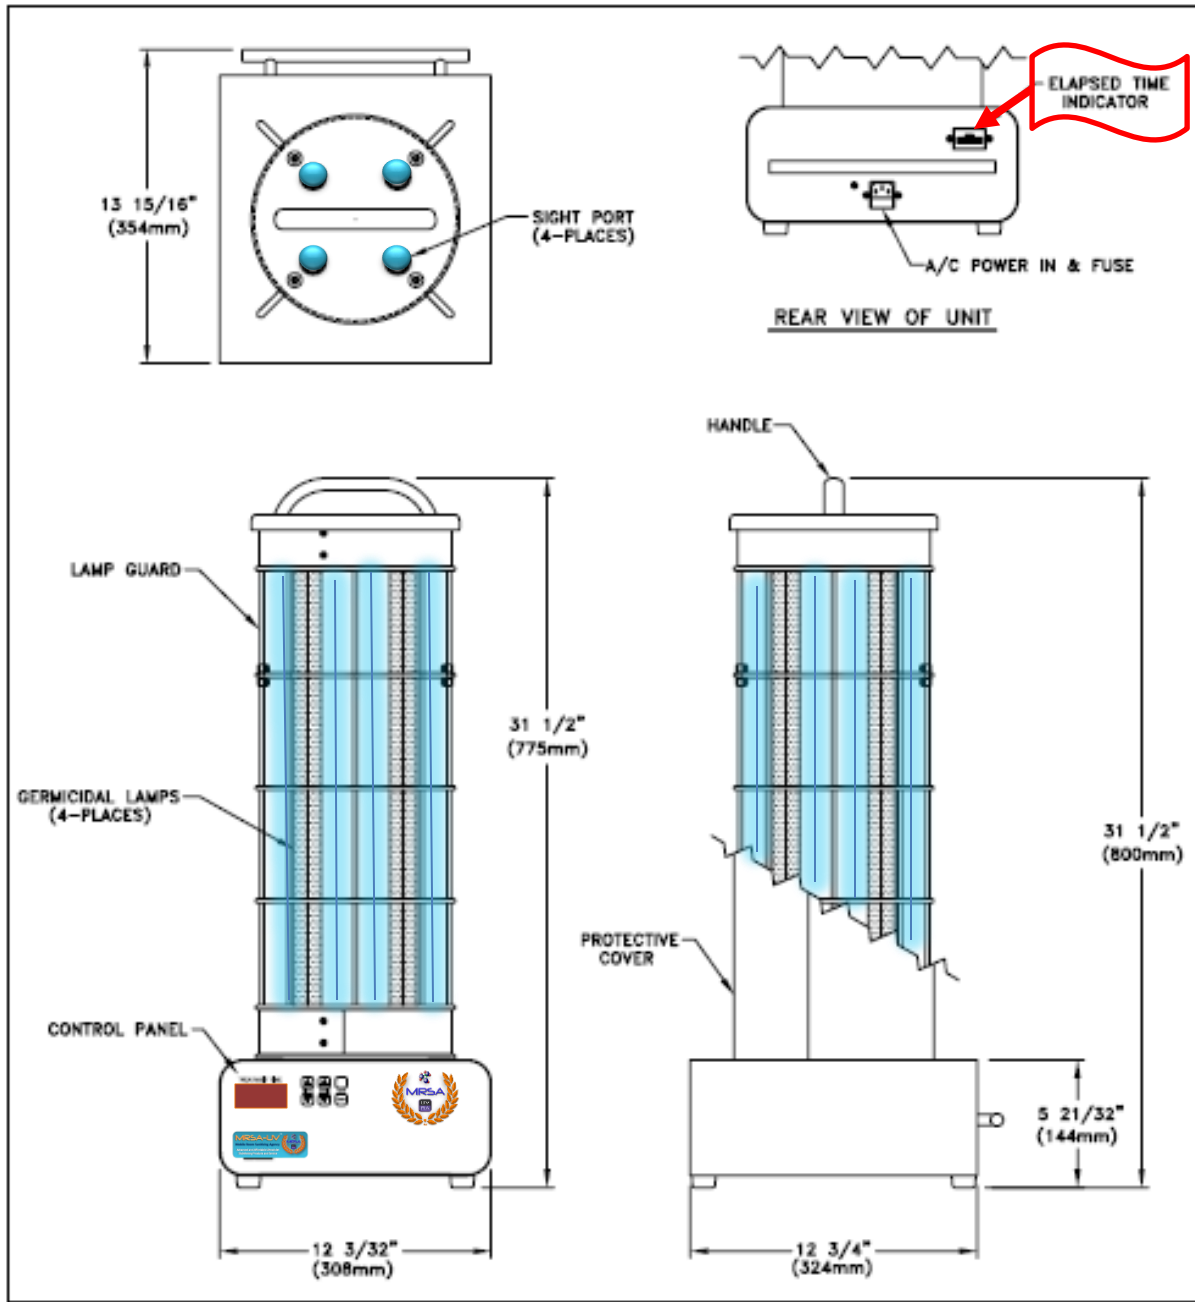

Accessory Case

Should only be used only as an adjunct to your existing cleaning program.

Model:		55-120	55-220	55-220R
Volts:		120V	220-240V	220-240V RoHS
Amps:		4.5A	1.3A	1.3A
Hertz:		50/60Hz	50-60Hz	50-60HZ
Maximum Treatment Time:		24 hours		
Maximum Room Size:		58' L x 58'W x 20'H		
Weight:		29.3 lbs.		
Dimensions:	Length (inches)	12 3/4"		
	Width (inches)	12 3/32"		
	Height (inches)	30 1/2"		
Lamp Data:	Lamp Model:	559-2		
	Number of Lamps:	8		
	Power Consumption: (Watts/Lamps)	550 Watts Total		
	Ultraviolet Output: (Watts/Lamps)	143 Watts Total		
	Average Effective Life: (Hours)	10,000		