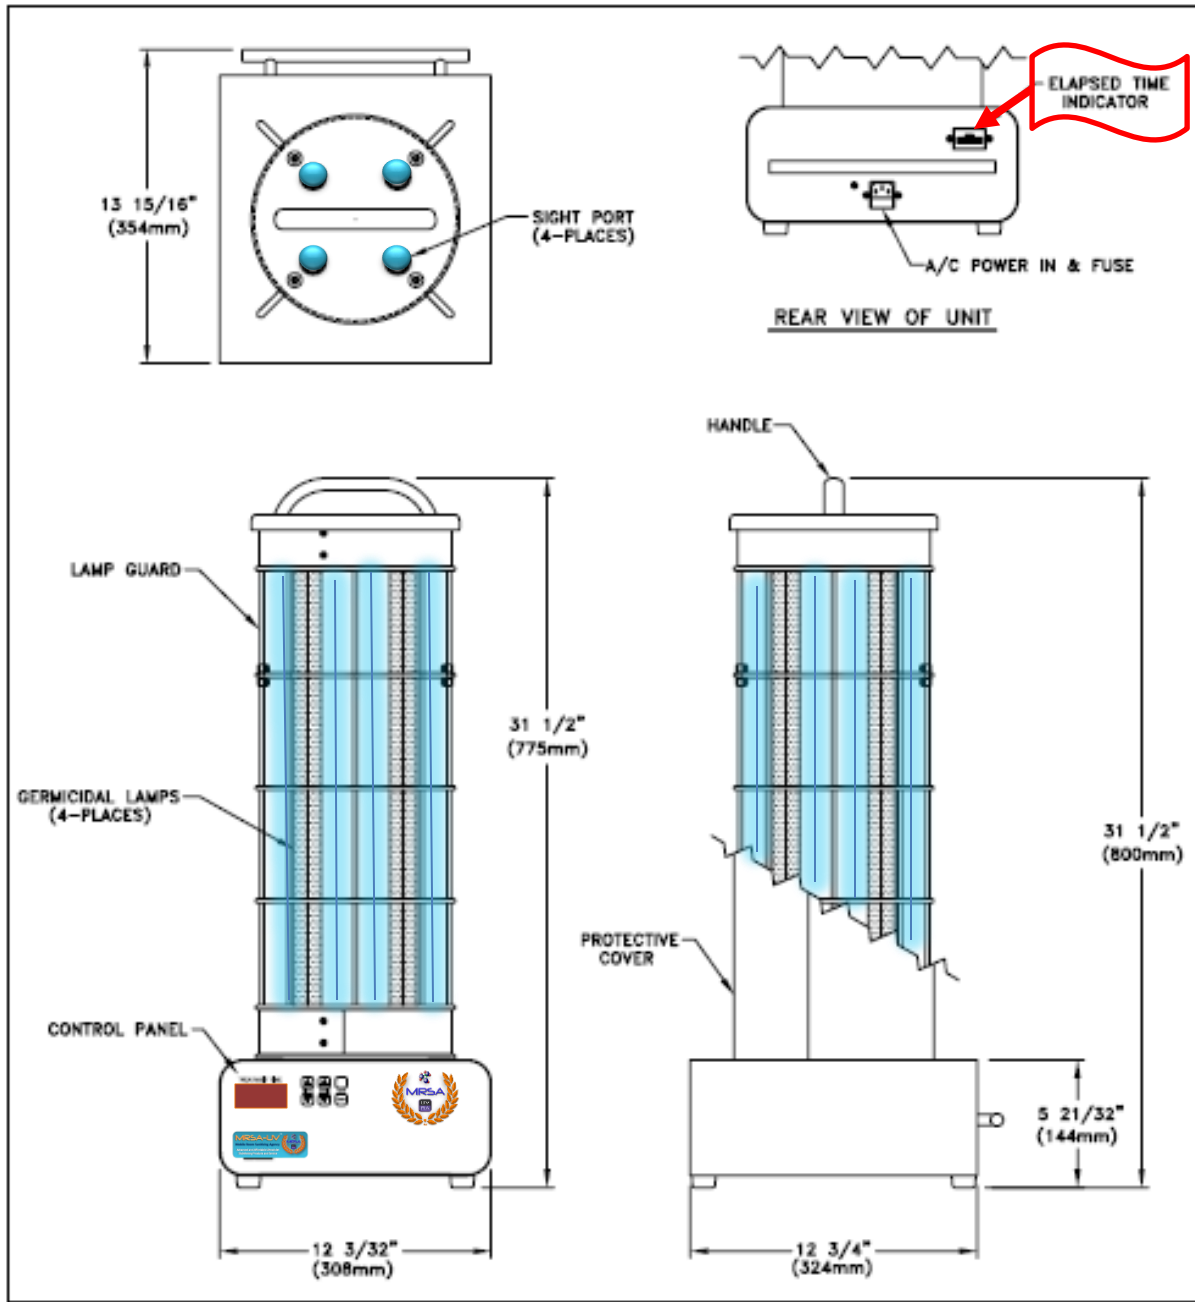

The Obelisk™ UV Sanitizer can be easily carried from one room to the next while the lamps are always protected by our high quality stainless steel cover.

The Obelisk™ also comes with two ultra-sensitive bacterial verification test kits and our mobile hand truck and stand which is essential when elevated heights are required. Rooms with beds are best treated when the Obelisk™ is used in tandem.

Should only be used only as an adjunct to your existing cleaning program.

Model:		55-120	55-220	55-220R
Volts:		120V	220-240V	220-240V RoHS
Amps:		4.5A	1.3A	1.3A
Hertz:		50/60Hz	50-60Hz	50-60HZ
Maximum Treatment Time:		24 hours		
Maximum Room Size:		58' L x 58'W x 20'H		
Weight:		29.3 lbs.		
Dimensions:	Length (inches)	12 3/4"		
	Width (inches)	12 3/32"		
	Height (inches)	30 1/2"		
Lamp Data:	Lamp Model:	559-2		
	Number of Lamps:	8		
	Power Consumption: (Watts/Lamps)	550 Watts Total		
	Ultraviolet Output: (Watts/Lamps)	143 Watts Total		
	Average Effective Life: (Hours)	10,000		